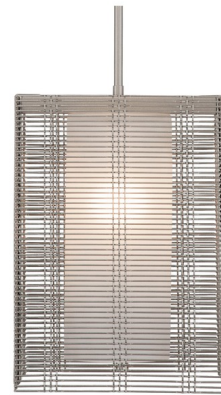

Lightology

lightology.com
866-954-4489
06-30-26

Project: _____

Company: _____

Location: _____ Fixture Type: _____

SPEC #: **HMR584457**

Approved On: _____ Approved By: _____

Downtown Mesh LED Oversized Pendant By Hammerton Studio

Description

Downtown Mesh LED Oversized Pendant features a square mesh shade in Flat Bronze, Matte Black, Gilded Brass, or Metallic Beige Silver. Available with a Frosted glass diffuser. UL listed. Made in America.

Shown in beige silver / frosted

Specifications

COLOR Frosted
BODY FINISH Beige Silver
WATTAGE 21W
DIMMER Low Voltage Electronic
DIMENSIONS 11.5"W x 16.2"H x 11.6"D
INTEGRATED LED MODULE 1 x LED/21W/120V LED
COUNTRY OF ORIGIN United States