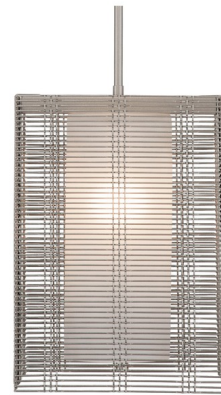

Lightology

lightology.com
866-954-4489
04-22-26

Project: _____

Company: _____

Location: _____ Fixture Type: _____

SPEC #: **HMR584457**

Approved On: _____ Approved By: _____

Downtown Mesh LED Oversized Pendant By Hammerton Studio

Description

Downtown Mesh LED Oversized Pendant features a square mesh shade in Flat Bronze, Matte Black, Gilded Brass, or Metallic Beige Silver. Available with a Frosted glass diffuser. UL listed. Made in America.

Shown in beige silver / frosted

Specifications

COLOR Frosted
BODY FINISH Beige Silver
WATTAGE 21W
DIMMER Low Voltage Electronic
DIMENSIONS 11.5"W x 16.2"H x 11.6"D
INTEGRATED LED MODULE 1 x LED/21W/120V LED
COUNTRY OF ORIGIN United States