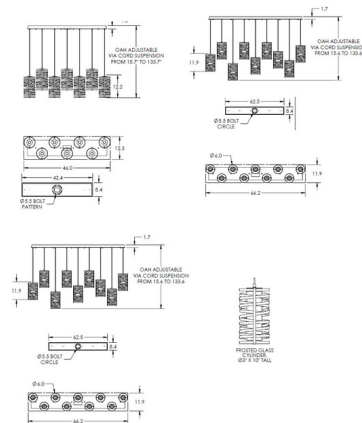

Specifications

COLOR	Frosted Glass
BODY FINISH	Flat Bronze
WATTAGE	36W
DIMMER	Low Voltage Electronic
DIMENSIONS	46"L x 12.3"W x 12.2"H
INTEGRATED LED MODULE	7 x LED/5.14W/120V LED
COUNTRY OF ORIGIN	United States

Technical Information

PRODUCT DIMENSIONS	Max Overall Length: 133.7"
COLOR RENDERING	93 CRI
LAMP COLOR	2700K
LUMENS/WATT	465.95
LUMINOUS FLUX	2395 lumens

Shown in flat bronze / frosted glass

CLICK TO VIEW PRODUCT