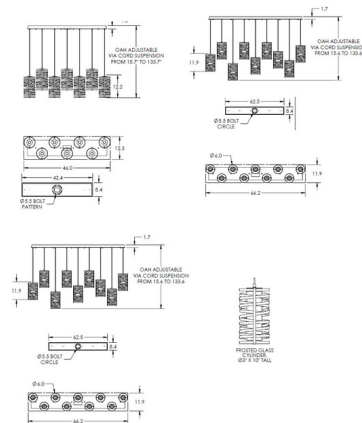

### Specifications

COLOR	Frosted Glass
BODY FINISH	Flat Bronze
WATTAGE	36W
DIMMER	Low Voltage Electronic
DIMENSIONS	46"L x 12.3"W x 12.2"H
INTEGRATED LED MODULE	7 x LED/5.14W/120V LED
COUNTRY OF ORIGIN	United States

### Technical Information

PRODUCT DIMENSIONS	Max Overall Length: 133.7"
COLOR RENDERING	93 CRI
LAMP COLOR	2700K
LUMENS/WATT	465.95
LUMINOUS FLUX	2395 lumens

Shown in flat bronze / frosted glass

CLICK TO VIEW PRODUCT