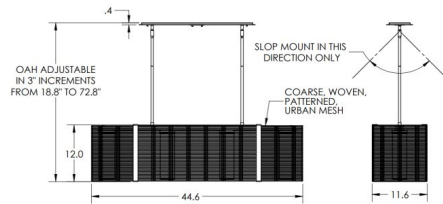

CLICK TO VIEW PRODUCT

Notes: