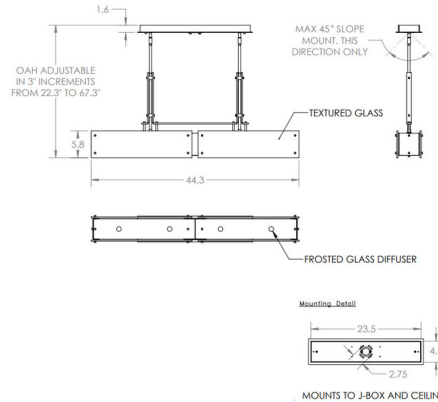

Shown in flat bronze / ivory wisp

CLICK TO VIEW PRODUCT

Notes: