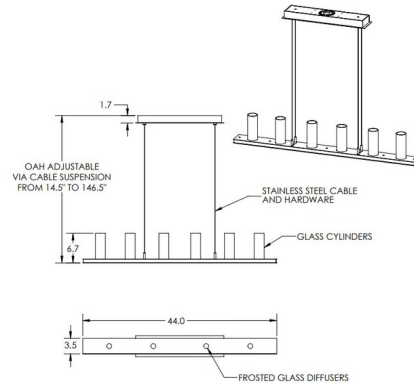

Specifications

COLOR Frosted Seeded
 BODY FINISH Matte Black
 WATTAGE 36W
 DIMMER Low Voltage Electronic
 DIMENSIONS 44"L x 5"W x 6.7"H
 INTEGRATED LED MODULE 10 x LED/3.6W/120V LED

Technical Information

PRODUCT DIMENSIONS Min/Max Adjustable Length: 14.5" - 146.5"
 COLOR RENDERING 93 CRI
 LAMP COLOR 2700K
 LUMENS/WATT 679.17
 LUMINOUS FLUX 2445 lumens

Shown in matte black / frosted seeded

CLICK TO VIEW PRODUCT