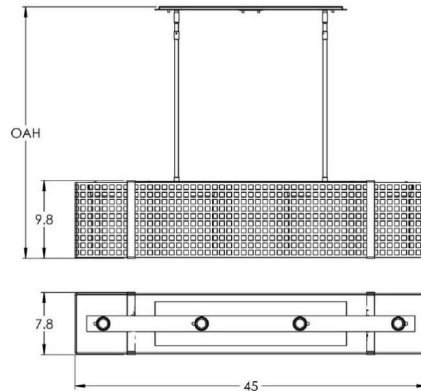

Shown in beige silver / frosted

CLICK TO VIEW PRODUCT

Notes: