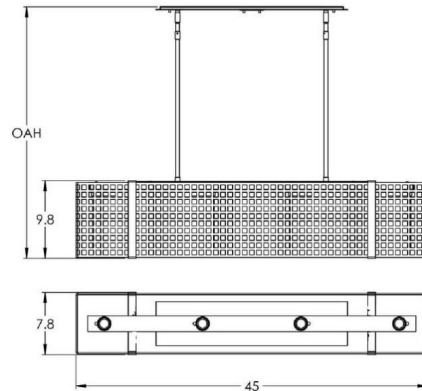

Description

The Tweed Linear Suspension is an industrial-inspired nod to the iconic fabric shade that evokes both strength and softness. Available with Frosted glass diffusers with a Flat Bronze, Gilded Brass, Matte Black, or Metallic Beige Silver finish. Length adjustable by 3 inch increments. UL listed. Made in the USA.

Shown in beige silver / frosted

Specifications

COLOR Frosted
BODY FINISH Beige Silver
WATTAGE 21W
DIMMER Low Voltage Electronic
DIMENSIONS 70.5"L x 45"W x 9.8"H x 7.8"D
INTEGRATED LED MODULE 4 x LED/5.25W/120V LED