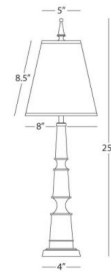

Description

Inspired by scrolling Neoclassical candlesticks, the Versailles Painted Shade Buffet Lamp is both bold and traditional.

Shown in polished brass / navy

Specifications

COLOR	Navy
BODY FINISH	Polished Brass
WATTAGE	43W
DIMMER	Included
DIMENSIONS	4"W x 25"H
BULB NOT INCLUDED	1 x A19/Medium (E26)/43W/120V Incandescent