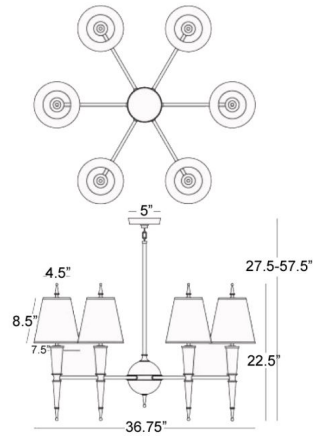

### Specifications

COLOR	Black
BODY FINISH	Polished Brass
WATTAGE	30W
DIMMER	Standard 120V
DIMENSIONS	36.75"W x 22.5"H
BULB NOT INCLUDED	6 x B11/Candelabra (E12)/5W/120V LED
OTHER BULB OPTIONS	6 x B10/Candelabra (E12)/60W/120V Incandescent