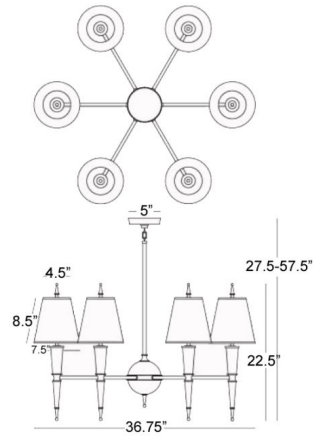

By Jonathan Adler

Description

The Versailles Painted Shade Chandelier nods to Parisian Mid-Century with a glamorous traditional feel.

Shown in polished brass / black

Specifications

COLOR Black
BODY FINISH Polished Brass
WATTAGE 30W
DIMMER Standard 120V
DIMENSIONS 36.75"W x 22.5"H
BULB NOT INCLUDED 6 x B11/Candelabra (E12)/5W/120V LED
OTHER BULB OPTIONS 6 x B10/Candelabra (E12)/60W/120V Incandescent