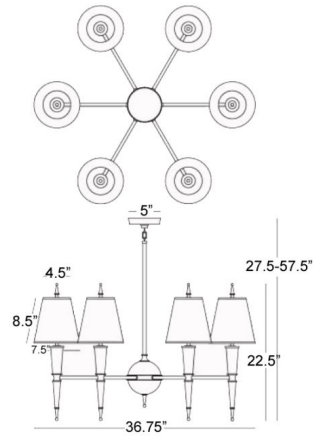

By Jonathan Adler

Description

The Versailles Painted Shade Chandelier nods to Parisian Mid-Century with a glamorous traditional feel.

Shown in polished brass / navy

Specifications

COLOR Navy
BODY FINISH Polished Brass
WATTAGE 30W
DIMMER Standard 120V
DIMENSIONS 36.75"W x 22.5"H
BULB NOT INCLUDED 6 x B11/Candelabra (E12)/5W/120V LED
OTHER BULB OPTIONS 6 x B10/Candelabra (E12)/60W/120V Incandescent