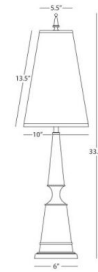

By Jonathan Adler

Description

Inspired by scrolling Neoclassical candlesticks, the Versailles Painted Shade Table Lamp is both bold and traditional.

Shown in polished brass / black

Specifications

COLOR Black
BODY FINISH Polished Brass
WATTAGE 72W
DIMMER Included
DIMENSIONS 6"W x 33.5"H
BULB NOT INCLUDED 1 x A19/Medium (E26)/72W/120V Incandescent