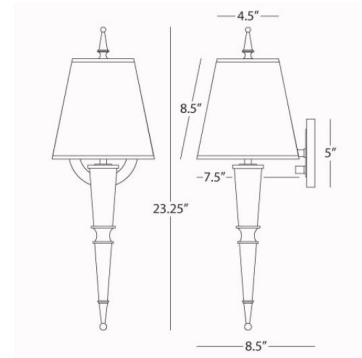

### Specifications

COLOR . . . . . Emerald  
BODY FINISH . . . . . Modern Brass  
WATTAGE . . . . . 60W  
DIMMER . . . . . Included  
DIMENSIONS . . . . . 8.5"W x 23.25"H x 7.5"D  
BULB NOT INCLUDED . . . . . 1 x B10/Candelabra (E12)/60W/120V Incandescent  
OTHER BULB OPTIONS . . . . . 1 x B10/Candelabra (E12)/120V LED