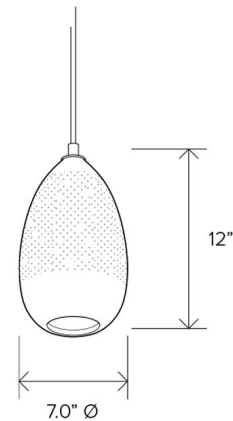

Specifications

COLOR	Grey Bubble
BODY FINISH	Dark Bronze
WATTAGE	4W
DIMMER	Standard 120V
DIMENSIONS	7"W x 12"H
BULB INCLUDED	1 x G25/Medium (E26)/4W/120V LED
OTHER BULB OPTIONS	1 x G25/Medium (E26)/120V LED
COUNTRY OF ORIGIN	United States

Technical Information

PRODUCT DIMENSIONS	Adjustable Cloth Cord Length: 72"
COLOR RENDERING	90 CRI
LAMP COLOR	2700K
LUMENS/WATT	87.50
LUMINOUS FLUX	350 lumens

Shown in dark bronze / grey bubble

CLICK TO VIEW PRODUCT