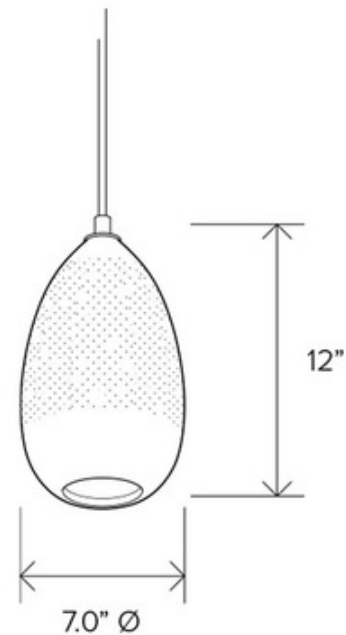

DESIGNER Caleb Siemon & Carmen Salazar
BRAND Siemon & Salazar

DESCRIPTION

The Bubble Cone Pendant brings a unique elegance to your interior space. A swath of textured whipped glass is paired with a selection of soft colors and simple forms, creating warm ambient light across your room. Made in California and signed by Caleb and Carmen. Note: Each piece is hand blown and shaped. No molds are used, and each glass shape is unique. Dimensions, weights, and color will vary slightly.

Shown in: Dark Bronze / Grey Bubble

SHADE COLOR	Grey Bubble
BODY FINISH	Dark Bronze
WATTAGE	4W
DIMMER	Standard 120V
DIMENSIONS	7"W x 12"H
BULB INCLUDED	
LAMP	1 x G25/Medium (E26)/4W/120V LED 1 x G25/Medium (E26)/120V LED
<i>Technical Information</i>	
LUMINOUS FLUX	350 lumens
LUMENS/WATT	87.50
LAMP COLOR	2700K
COLOR RENDERING	90 CRI
SPEC #	SSA58482