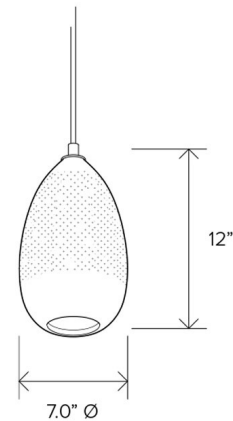

### Specifications

COLOR	Grey Bubble
BODY FINISH	Dark Bronze
WATTAGE	4W
DIMMER	Standard 120V
DIMENSIONS	7"W x 12"H
BULB INCLUDED	1 x G25/Medium (E26)/4W/120V LED
OTHER BULB OPTIONS	1 x G25/Medium (E26)/120V LED
COUNTRY OF ORIGIN	United States

### Technical Information

PRODUCT DIMENSIONS	Adjustable Cloth Cord Length: 72"
COLOR RENDERING	90 CRI
LAMP COLOR	2700K
LUMENS/WATT	87.50
LUMINOUS FLUX	350 lumens

Shown in dark bronze / grey bubble

CLICK TO VIEW PRODUCT