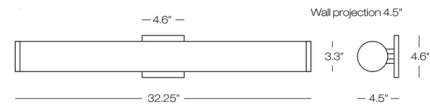

### Specifications

COLOR . . . . . Opal  
BODY FINISH . . . . . Polished Chrome  
WATTAGE . . . . . 36W  
DIMMER . . . . . Low Voltage Electronic  
DIMENSIONS . . . . . 32.25"W x 3.3"H x 4.5"D  
INTEGRATED LED MODULE . . . . . 1 x LED/36W/120V LED