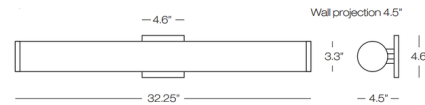

Shown in polished chrome / opal

Specifications

COLOR	Opal
BODY FINISH	Polished Chrome
WATTAGE	36W
DIMMER	Low Voltage Electronic
DIMENSIONS	32.25"W x 3.3"H x 4.5"D
INTEGRATED LED MODULE	1 x LED/36W/120V LED