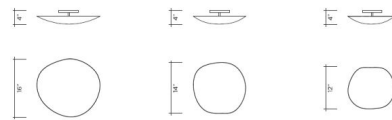

Specifications

COLOR . . . . . N/A
BODY FINISH . . . . . Champagne
WATTAGE 12W
DIMMER 0-10V
DIMENSIONS . . . . . 12"W x 12"H x 4"D
INTEGRATED LED MODULE . . . . . 1 x LED/12W/120V LED
COUNTRY OF ORIGIN . . . . . Canada