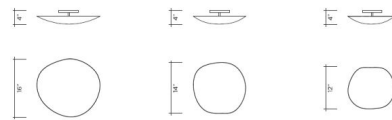

By Viso

Description

Chestnut Wall/Ceiling Light, by Viso Design Studio, is a decorative organic shape in a sweet hand brushed Champagne finish with a white diffuser. This versatile piece can create unique installations on the walls and ceilings of any room or used as decorative art. The angle can be adjusted.

Shown in champagne

Specifications

COLOR N/A
BODY FINISH Champagne
WATTAGE 12W
DIMMER 0-10V
DIMENSIONS 12"W x 12"H x 4"D
INTEGRATED LED MODULE 1 x LED/12W/120V LED
COUNTRY OF ORIGIN Canada

Technical Information