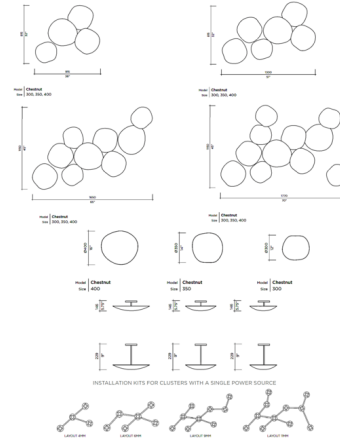

CLICK TO VIEW PRODUCT

Notes: