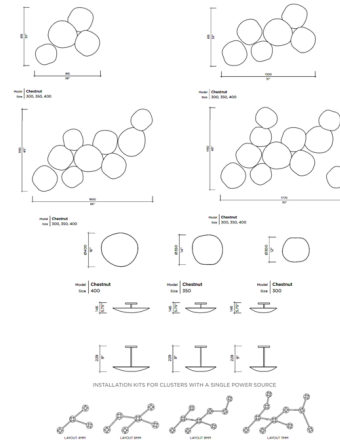

Description

Chestnut Cluster Wall/Ceiling Light, by Viso Design Studio, is a decorative organic shape in a sweet hand brushed Champagne finish with a white diffuser. This versatile piece can create unique installations on the walls and ceilings of any room or used as decorative art. The angle of each plate can be adjusted individually.

Shown in champagne

Specifications

COLOR	N/A
BODY FINISH	Champagne
WATTAGE	48W
DIMMER	0-10V
DIMENSIONS	36"W x 32"H x 4"D
INTEGRATED LED MODULE	4 x LED/12W/120V LED
COUNTRY OF ORIGIN	Canada

Technical Information