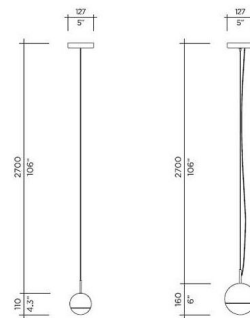

Specifications

COLOR Indian Green Marble
BODY FINISH Hairline Bronze
WATTAGE 5.5W
DIMMER Low Voltage Electronic
DIMENSIONS 106"L x 4.3"W x 4.3"H
INTEGRATED LED MODULE 1 x LED/5.5W/120V LED
COUNTRY OF ORIGIN Canada

Technical Information

LAMP COLOR 3000K
LUMENS/WATT 80.00
LUMINOUS FLUX 440 lumens

Shown in hairline bronze / indian green marble

CLICK TO VIEW PRODUCT

Notes: