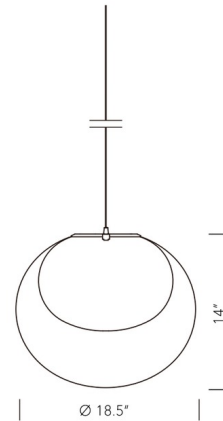

Description

Mayuhana Oval Pendant, designed by Toyo Ito, features thread in Black or White that is spun over a mold reminiscent of a cocoon design that gives off soft light through the double shelter of this delicate fiberglass creation. One 100 watt 120 volt G25 medium base bulb is required, but not included. 18.5 inch width x 14 inch height x 84 inch overall maximum length. CE listed.

Specifications

COLOR	N/A
BODY FINISH	Black
WATTAGE	100W
DIMMER	Standard 120V
DIMENSIONS	84"L x 18.5"W x 14"H
BULB NOT INCLUDED	1 x G25/Medium (E26)/100W/120V Incandescent
COUNTRY OF ORIGIN	Japan

Technical Information

BEAM ANGLE	45°
------------	-----

Shown in black

CLICK TO VIEW PRODUCT

Notes: