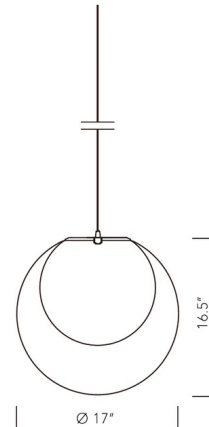

Lightology

lightology.com
866-954-4489
06-03-26

Project: _____

Company: _____

Location: _____ Fixture Type: _____

SPEC #: **YMG585221**

Approved On: _____ Approved By: _____

Mayuhana Sphere Pendant By Yamagiwa

Description

Mayuhana Sphere Pendant, designed by Toyo Ito, features thread in Black or White that is spun over a mold reminiscent of a cocoon design that gives off soft light through the double shelter of this delicate fiberglass creation. One 100 watt 120 volt G25 medium base bulb is required, but not included. 17 inch width x 16.5 inch height x 86 inch maximum overall length. CE listed.

Shown in black

Specifications

COLOR	N/A
BODY FINISH	Black
WATTAGE	100W
DIMMER	Standard 120V
DIMENSIONS	86"L x 17"W x 16.5"H
BULB NOT INCLUDED	1 x G25/Medium (E26)/100W/120V Incandescent
COUNTRY OF ORIGIN	Japan

Technical Information

BEAM ANGLE	45°
------------	-----

CLICK TO VIEW PRODUCT

Notes: