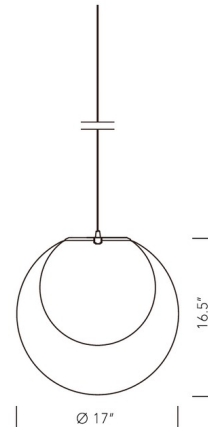

## Mayuhana Sphere Pendant By Yamagiwa

### Description

Mayuhana Sphere Pendant, designed by Toyo Ito, features thread in Black or White that is spun over a mold reminiscent of a cocoon design that gives off soft light through the double shelter of this delicate fiberglass creation. One 100 watt 120 volt G25 medium base bulb is required, but not included. 17 inch width x 16.5 inch height x 86 inch maximum overall length. CE listed.

### Specifications

COLOR	N/A
BODY FINISH	Black
WATTAGE	100W
DIMMER	Standard 120V
DIMENSIONS	86"L x 17"W x 16.5"H
BULB NOT INCLUDED	1 x G25/Medium (E26)/100W/120V Incandescent
COUNTRY OF ORIGIN	Japan

### Technical Information

BEAM ANGLE	45°
------------	-----

CLICK TO VIEW PRODUCT

Notes: