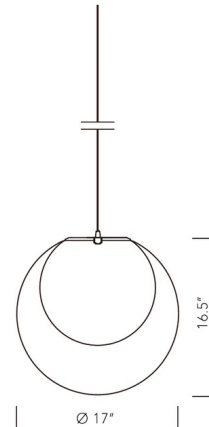

## Mayuhana Sphere Pendant By Yamagiwa

### Description

Mayuhana Sphere Pendant, designed by Toyo Ito, features thread in Black or White that is spun over a mold reminiscent of a cocoon design that gives off soft light through the double shelter of this delicate fiberglass creation. One 100 watt 120 volt G25 medium base bulb is required, but not included. 17 inch width x 16.5 inch height x 86 inch maximum overall length. CE listed.

### Specifications

COLOR	N/A
BODY FINISH	Black
WATTAGE	100W
DIMMER	Standard 120V
DIMENSIONS	86"L x 17"W x 16.5"H
BULB NOT INCLUDED	1 x G25/Medium (E26)/100W/120V Incandescent
COUNTRY OF ORIGIN	Japan

### Technical Information

BEAM ANGLE	45°
------------	-----

CLICK TO VIEW PRODUCT

Notes: