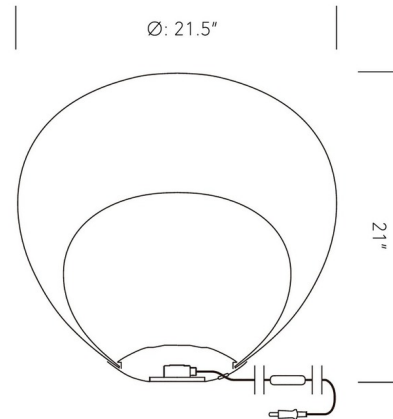

### Specifications

COLOR	N/A
BODY FINISH	White
WATTAGE	60W
DIMMER	N/A
DIMENSIONS	21.5"W x 21"H
BULB NOT INCLUDED	1 x A19/Medium (E26)/60W/120V Incandescent
COUNTRY OF ORIGIN	Japan

CLICK TO VIEW PRODUCT

Notes: