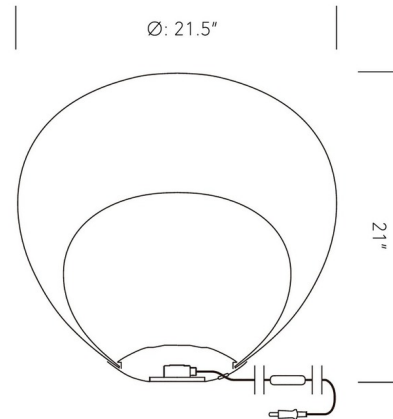

### Description

Mayuhana Floor designed by Toyo Ito, features thread in Black or White that is spun over a mold reminiscent of a cocoon design that gives off soft light through the double shelter of this delicate fiberglass creation. One 100 watt 120 volt G25 medium base bulb is required, but not included. 21.5 inch width x 21 inch height. CE listed.

### Specifications

COLOR	N/A
BODY FINISH	Black
WATTAGE	60W
DIMMER	N/A
DIMENSIONS	21.5"W x 21"H
BULB NOT INCLUDED	1 x A19/Medium (E26)/60W/120V Incandescent
COUNTRY OF ORIGIN	Japan

CLICK TO VIEW PRODUCT

Notes: