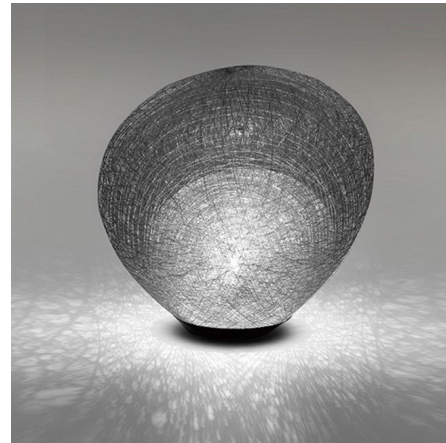

## Mayuhana Floor Lamp

By Yamagiwa

### Description

Mayuhana Floor designed by Toyo Ito, features thread in Black or White that is spun over a mold reminiscent of a cocoon design that gives off soft light through the double shelter of this delicate fiberglass creation. One 100 watt 120 volt G25 medium base bulb is required, but not included. 21.5 inch width x 21 inch height. CE listed.