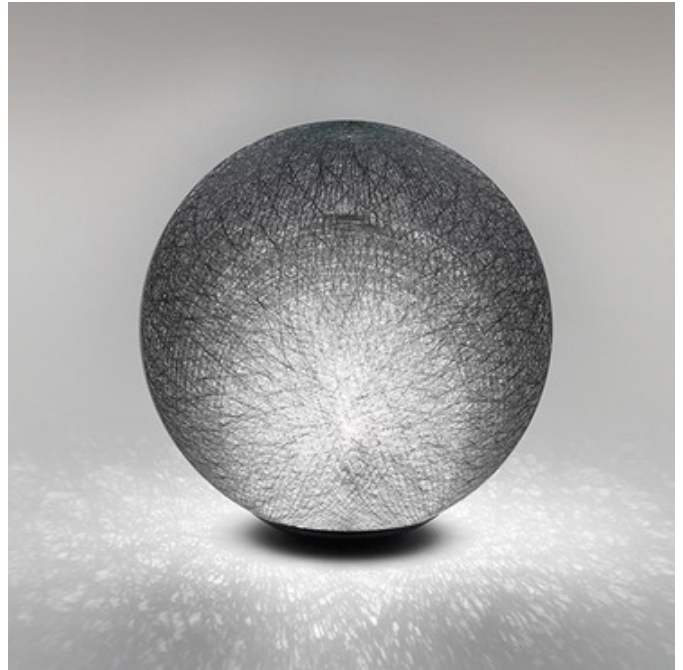

BRAND

Yamagiwa

DESCRIPTION

Mayuhana Sphere Floor, designed by Toyo Ito, features thread in Black or White that is spun over a mold reminiscent of a cocoon design that gives off soft light through the double shelter of this delicate fiberglass creation. One 60 watt 120 volt G25 medium base bulb is required, but not included. 19.5 inch width x 19.5 inch height. CE listed.

Shown in: Black

SHADE COLOR	N/A
BODY FINISH	Black
WATTAGE	5W
DIMMER	Standard 120V
DIMENSIONS	19.5"W x 19.5"H
BULB NOT INCLUDED	
LAMP	1 x G25/Medium (E26)/5W/120V LED 1 x G25/Medium (E26)/60W/120V Incandescent