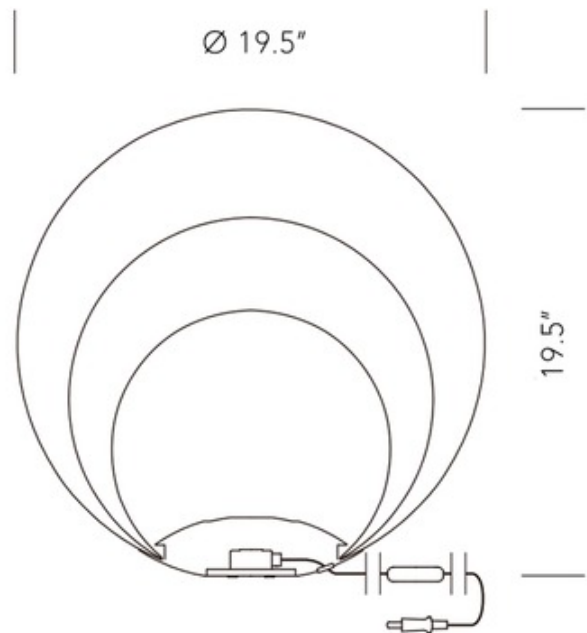

COMPANY

PROJECT

FIXTURE TYPE

APPROVED BY

DATE