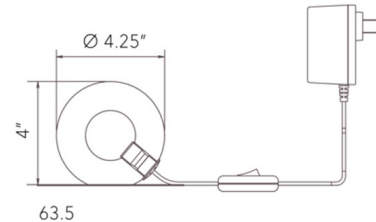

### Description

Tear Drop Table Lamp, designed by Tokujin Yoshioka, features a frosted orb of light floating within a Transparent hard glass globe. Scaled to the size of a human heart, it is not a lighting fixture, but a design of light in itself. One 2 watt LED module is included. Comes with a 63.5 inch cord. 4.25 inch width x 4 inch height. CE listed.

### Specifications

COLOR	Transparent
BODY FINISH	Chrome
WATTAGE	2W
DIMMER	Not Dimmable
DIMENSIONS	4.25"W x 4"H
INTEGRATED LED MODULE	1 x LED/2W/120V LED
COUNTRY OF ORIGIN	Japan

CLICK TO VIEW PRODUCT

Notes: