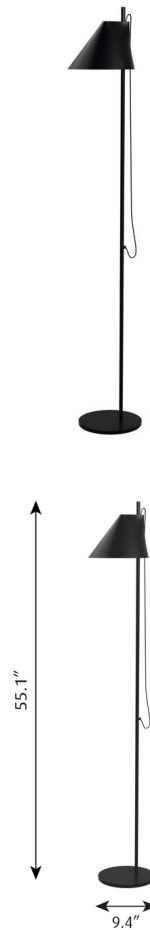

Lightology

lightology.com
866-954-4489
07-08-26

Project: _____

Company: _____

Location: _____ Fixture Type: _____

SPEC #: **LPL585239**

Approved On: _____ Approved By: _____

Yuh Floor Lamp

By Louis Poulsen

Description

The Yuh Floor Lamp, designed by GamFratesi, is inspired by classic geometric shapes combined into a simplistic style. The shade is angled and designed in such a way that one part of it is always aligned with the floor. Available in all Black, all White, Black with a Brass stem, or White with a Brass stem. Switch is located on top of the stem with stepless dimming between 15 and 100%. UL listed.

Specifications

COLOR	N/A
BODY FINISH	Black
WATTAGE	10W
DIMMER	Included
DIMENSIONS	9.4"W x 55.1"H
INTEGRATED LED MODULE	1 x LED/10W/120V LED

Technical Information

COLOR RENDERING	90 CRI
LAMP COLOR	2700K
LUMENS/WATT	44.60
LUMINOUS FLUX	446 lumens

Shown in black

CLICK TO VIEW PRODUCT

Notes: