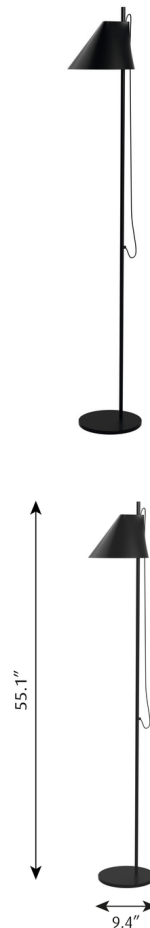

Lightology

lightology.com
866-954-4489
04-05-26

Project: _____

Company: _____

Location: _____ Fixture Type: _____

SPEC #: **LPL585239**

Approved On: _____ Approved By: _____

Yuh Floor Lamp

By Louis Poulsen

Description

The Yuh Floor Lamp, designed by GamFratesi, is inspired by classic geometric shapes combined into a simplistic style. The shade is angled and designed in such a way that one part of it is always aligned with the floor. Available in all Black, all White, Black with a Brass stem, or White with a Brass stem. Switch is located on top of the stem with stepless dimming between 15 and 100%. UL listed.

Specifications

COLOR N/A
BODY FINISH Black
WATTAGE 10W
DIMMER Included
DIMENSIONS 9.4"W x 55.1"H
INTEGRATED LED MODULE 1 x LED/10W/120V LED

Technical Information

COLOR RENDERING 90 CRI
LAMP COLOR 2700K
LUMENS/WATT 44.60
LUMINOUS FLUX 446 lumens

Shown in black

CLICK TO VIEW PRODUCT

Notes: