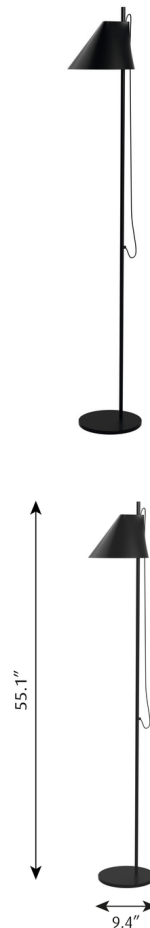

Lightology

lightology.com
866-954-4489
07-09-26

Project: _____

Company: _____

Location: _____ Fixture Type: _____

SPEC #: **LPL585239**

Approved On: _____ Approved By: _____

Yuh Floor Lamp

By Louis Poulsen

Description

The Yuh Floor Lamp, designed by GamFratesi, is inspired by classic geometric shapes combined into a simplistic style. The shade is angled and designed in such a way that one part of it is always aligned with the floor. Available in all Black, all White, Black with a Brass stem, or White with a Brass stem. Switch is located on top of the stem with stepless dimming between 15 and 100%. UL listed.

Specifications

COLOR N/A
BODY FINISH Black
WATTAGE 10W
DIMMER Included
DIMENSIONS 9.4"W x 55.1"H
INTEGRATED LED MODULE 1 x LED/10W/120V LED

Technical Information

COLOR RENDERING 90 CRI
LAMP COLOR 2700K
LUMENS/WATT 44.60
LUMINOUS FLUX 446 lumens

Shown in black

CLICK TO VIEW PRODUCT

Notes: