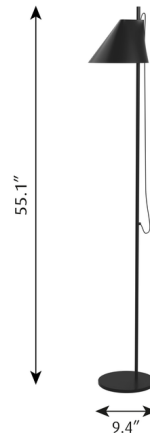

Description

The Yuh Floor Lamp, designed by GamFratesi, is inspired by classic geometric shapes combined into a simplistic style. The shade is angled and designed in such a way that one part of it is always aligned with the floor. Available in all Black, all White, Black with a Brass stem, or White with a Brass stem. Switch is located on top of the stem with stepless dimming between 15 and 100%. UL listed.

Specifications

COLOR	N/A
BODY FINISH	Black
WATTAGE	10W
DIMMER	Included
DIMENSIONS	9.4"W x 55.1"H
INTEGRATED LED MODULE	1 x LED/10W/120V LED

Technical Information

COLOR RENDERING	90 CRI
LAMP COLOR	2700K
LUMENS/WATT	44.60
LUMINOUS FLUX	446 lumens

Shown in black

CLICK TO VIEW PRODUCT

Notes: