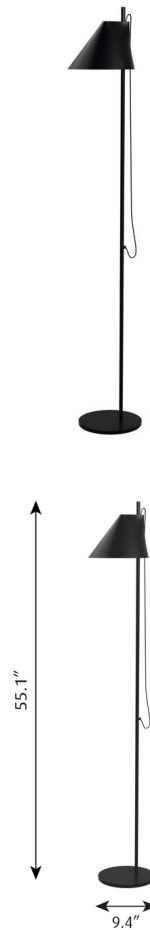

Lightology

lightology.com
866-954-4489
04-04-26

Project: _____

Company: _____

Location: _____ Fixture Type: _____

SPEC #: **LPL585239**

Approved On: _____ Approved By: _____

Yuh Floor Lamp

By Louis Poulsen

Description

The Yuh Floor Lamp, designed by GamFratesi, is inspired by classic geometric shapes combined into a simplistic style. The shade is angled and designed in such a way that one part of it is always aligned with the floor. Available in all Black, all White, Black with a Brass stem, or White with a Brass stem. Switch is located on top of the stem with stepless dimming between 15 and 100%. UL listed.

Specifications

COLOR	N/A
BODY FINISH	Black
WATTAGE	10W
DIMMER	Included
DIMENSIONS	9.4"W x 55.1"H
INTEGRATED LED MODULE	1 x LED/10W/120V LED

Technical Information

COLOR RENDERING	90 CRI
LAMP COLOR	2700K
LUMENS/WATT	44.60
LUMINOUS FLUX	446 lumens

Shown in black

CLICK TO VIEW PRODUCT

Notes: