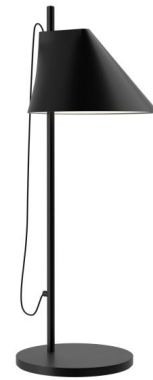

Lightology

lightology.com
866-954-4489
04-08-26

Project: _____

Company: _____

Location: _____ Fixture Type: _____

SPEC #: **LPL585241**

Approved On: _____ Approved By: _____

Yuh Table Lamp

By Louis Poulsen

Description

The Yuh Table Lamp, designed by GamFratesi, is inspired by classic geometric shapes combined into a simplistic style. The shade is angled and designed in such a way that one part of it is always aligned with the floor. Available in all Black, all White, Black with a Brass stem, or White with a Brass stem. On/Off in-line switch is located on the cord. UL listed.

Specifications

COLOR N/A
BODY FINISH Black
WATTAGE 10W
DIMMER Included
DIMENSIONS 7.9"W x 24"H
INTEGRATED LED MODULE 1 x LED/10W/120V LED

Technical Information

PRODUCT DIMENSIONS Cord: 96"
COLOR RENDERING 90 CRI
LAMP COLOR 2700K
LUMENS/WATT 44.60
LUMINOUS FLUX 446 lumens