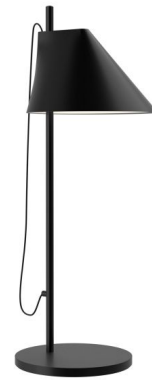

Lightology

lightology.com
866-954-4489
05-24-26

Project: _____

Company: _____

Location: _____ Fixture Type: _____

SPEC #: **LPL585241**

Approved On: _____ Approved By: _____

Yuh Table Lamp

By Louis Poulsen

Description

The Yuh Table Lamp, designed by GamFratesi, is inspired by classic geometric shapes combined into a simplistic style. The shade is angled and designed in such a way that one part of it is always aligned with the floor. Available in all Black, all White, Black with a Brass stem, or White with a Brass stem. On/Off in-line switch is located on the cord. UL listed.

Specifications

COLOR . . . . . N/A
BODY FINISH . . . . . Black
WATTAGE 10W
DIMMER . . . . . Included
DIMENSIONS . . . . . 7.9"W x 24"H
INTEGRATED LED MODULE . . . . . 1 x LED/10W/120V LED

Technical Information

PRODUCT DIMENSIONS . . . . . Cord: 96"
COLOR RENDERING . . . . . 90 CRI
LAMP COLOR 2700K
LUMENS/WATT 44.60
LUMINOUS FLUX . . . . . 446 lumens