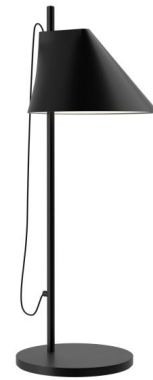

Lightology

lightology.com
866-954-4489
05-24-26

Project: _____

Company: _____

Location: _____ Fixture Type: _____

SPEC #: **LPL585241**

Approved On: _____ Approved By: _____

Yuh Table Lamp

By Louis Poulsen

Description

The Yuh Table Lamp, designed by GamFratesi, is inspired by classic geometric shapes combined into a simplistic style. The shade is angled and designed in such a way that one part of it is always aligned with the floor. Available in all Black, all White, Black with a Brass stem, or White with a Brass stem. On/Off in-line switch is located on the cord. UL listed.

Specifications

COLOR N/A
BODY FINISH Black
WATTAGE 10W
DIMMER Included
DIMENSIONS 7.9"W x 24"H
INTEGRATED LED MODULE 1 x LED/10W/120V LED

Technical Information

PRODUCT DIMENSIONS Cord: 96"
COLOR RENDERING 90 CRI
LAMP COLOR 2700K
LUMENS/WATT 44.60
LUMINOUS FLUX 446 lumens