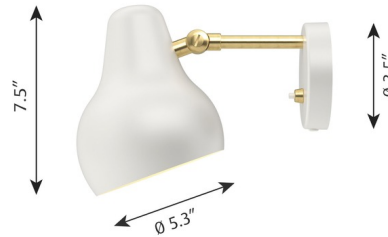

CLICK TO VIEW PRODUCT

Notes: