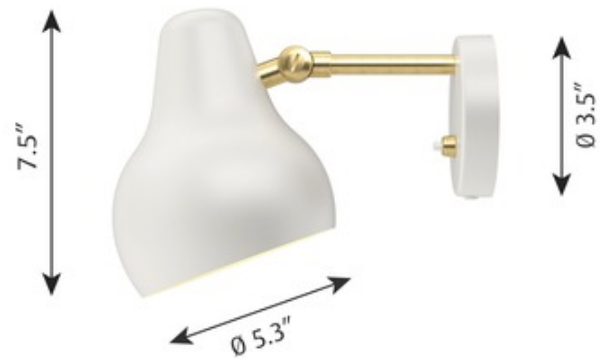

COMPANY

PROJECT

FIXTURE TYPE

APPROVED BY

DATE