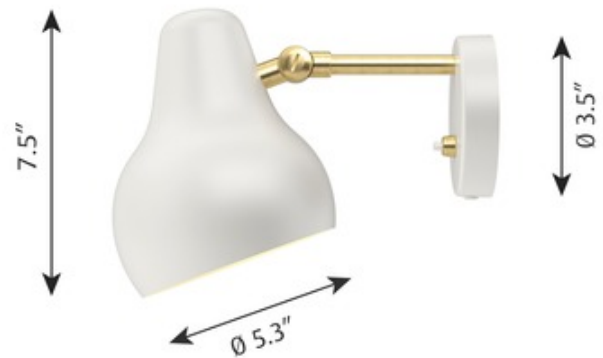

COMPANY

PROJECT

FIXTURE TYPE

APPROVED BY

DATE