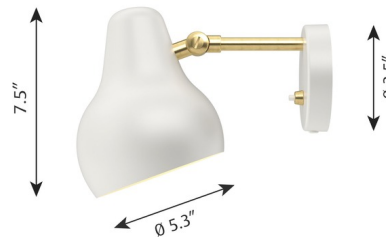

CLICK TO VIEW PRODUCT

Notes: