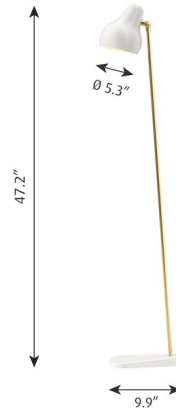

Shown in brushed brass / black

CLICK TO VIEW PRODUCT

Notes: