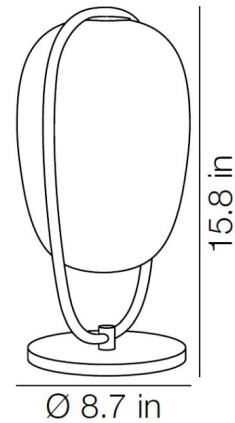

Shown in brass / opal

Specifications

COLOR Opal
BODY FINISH Brass
WATTAGE 10W
DIMMER Not Dimmable
DIMENSIONS 8.7"W x 15.8"H x 7.9"D
BULB NOT INCLUDED 1 x A19/Medium (E26)/10W/120V LED
OTHER BULB OPTIONS 1 x CF/Medium (E26)/30W/120V Compact Fluorescent