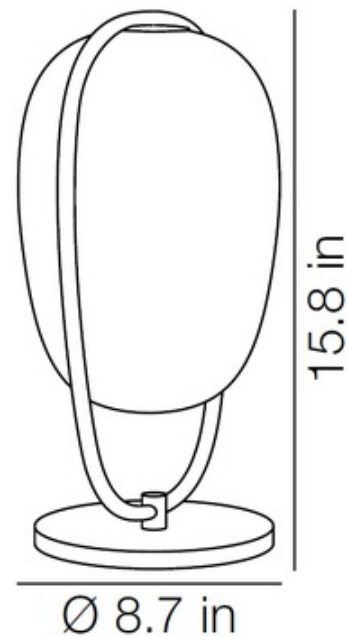

**BRAND**

kdln

**DESCRIPTION**

The Lanna' Table Lamp draws inspiration from the ancient Lanna Thai ritual of releasing hundreds of flying lanterns into the sky for important events. It features a lantern inspired silhouette composed of an Opal diffuser made of two layers of blown glass set into a Black or Brass frame. On / Off switch located on cord. CE listed.

*Shown in: Brass / Opal*

<b>SHADE COLOR</b>	Opal
<b>BODY FINISH</b>	Brass
<b>WATTAGE</b>	10W
<b>DIMMER</b>	Not Dimmable
<b>DIMENSIONS</b>	8.7"W x 15.8"H x 7.9"D
<b>BULB NOT INCLUDED</b>	
<b>LAMP</b>	1 x A19/Medium (E26)/10W/120V LED 1 x CF/Medium (E26)/30W/120V Compact Fluorescent

**SPEC #**

KUN585278

COMPANY

PROJECT

FIXTURE TYPE

APPROVED BY

DATE

---