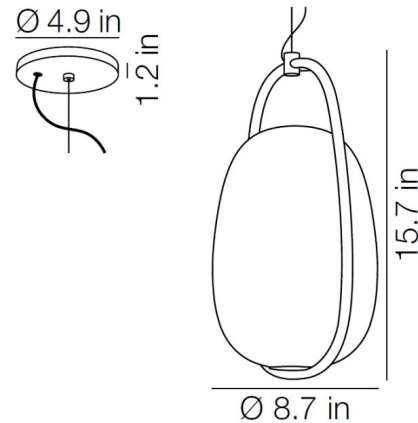

Specifications

COLOR	Opal
BODY FINISH	Brass
WATTAGE	16W
DIMMER	Standard 120V
DIMENSIONS	70.8"L x 8.7"W x 15.7"H x 7.9"D
BULB NOT INCLUDED	1 x A19/Medium (E26)/16W/120V LED
OTHER BULB OPTIONS	1 x CF/Medium (E26)/30W/120V Compact Fluorescent

Technical Information

PRODUCT DIMENSIONS	Adjustable Grey Cable Length: 78.7"
--------------------	-------------------------------------

Shown in brass / opal

CLICK TO VIEW PRODUCT

Notes: