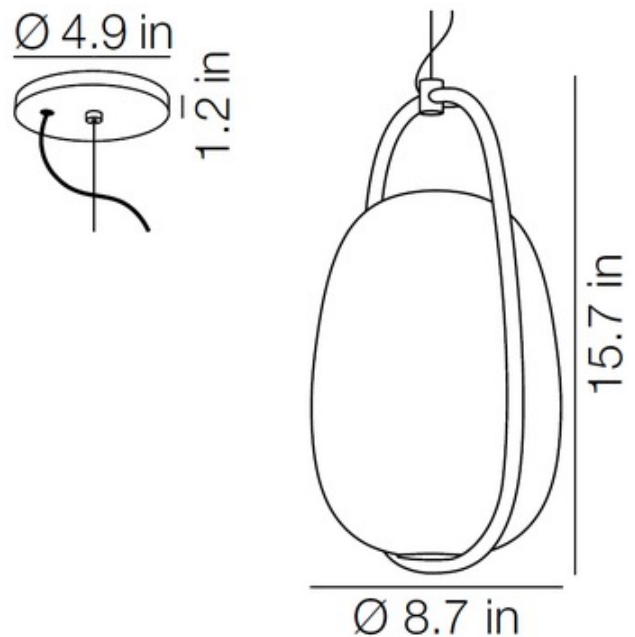

BRAND

Kundalini

DESCRIPTION

The Lanna' Pendant draws inspiration from the ancient Lanna Thai ritual of releasing hundreds of flying lanterns into the sky for important events. It features a lantern inspired silhouette with an Opal diffuser made of two layers of blown glass set into a Black or Brass frame. CE listed.

Shown in: Brass / Opal

SHADE COLOR	Opal
BODY FINISH	Brass
LAMP	1 x A19/Medium (E26)/16W/120V LED 1 x CF/Medium (E26)/30W/120V Compact Fluorescent
WATTAGE	16W
DIMMER	Incandescent
DIMENSIONS	70.8"L x 8.7"W x 15.7"H x 7.9"D

PRODUCT NUMBER

KUN585279

COMPANY

PROJECT

FIXTURE TYPE

APPROVED BY

DATE