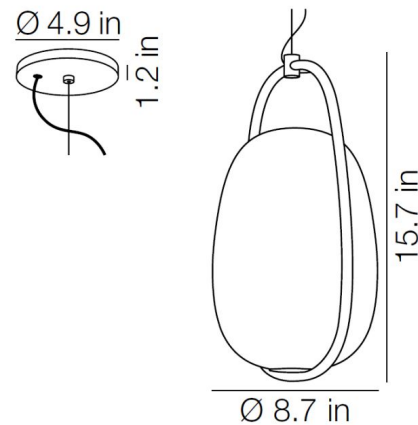

### Specifications

COLOR . . . . . Opal  
BODY FINISH . . . . . Brass  
WATTAGE . . . . . 16W  
DIMMER . . . . . Standard 120V  
DIMENSIONS . . . . . 70.8"L x 8.7"W x 15.7"H x 7.9"D  
BULB NOT INCLUDED . . . . . 1 x A19/Medium (E26)/16W/120V LED  
OTHER BULB OPTIONS . . . . . 1 x CF/Medium (E26)/30W/120V Compact Fluorescent

### Technical Information

PRODUCT DIMENSIONS . . . . . Adjustable Grey Cable Length: 78.7"

Notes:

Shown in brass / opal

CLICK TO VIEW PRODUCT