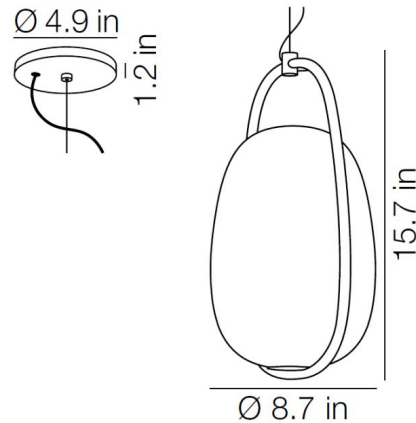

Specifications

COLOR Opal
BODY FINISH Brass
WATTAGE 16W
DIMMER Standard 120V
DIMENSIONS 70.8"L x 8.7"W x 15.7"H x 7.9"D
BULB NOT INCLUDED 1 x A19/Medium (E26)/16W/120V LED
OTHER BULB OPTIONS 1 x CF/Medium (E26)/30W/120V Compact Fluorescent

Technical Information

PRODUCT DIMENSIONS Adjustable Grey Cable Length: 78.7"

Notes:

Shown in brass / opal

CLICK TO VIEW PRODUCT