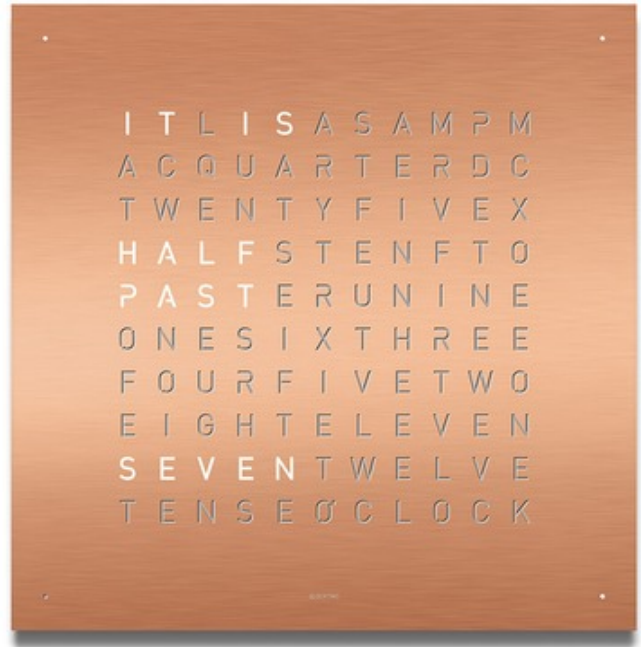

BRAND Qlocktwo by Biegert & Funk

DESCRIPTION

The Qlocktwo Metallic Classic Wall Clock from Biegert & Funk is designed to change the way we look at time. The clock face displays the time in written words, making it a statement. A modern wall clock, this square shaped clock comes in a variety of colors with a magnetic front panel to allow interchangeable colors. A great kitchen clock, hallway clock, and so much more, the Qlock Wall Clock gives us a new way to look at time. Available finished in Stainless Steel, Hazelnut, Black Pepper, Grey Pepper, Red Pepper, or White Pepper. Includes a USB cable for wall mounted setup and USB plug.

SHADE COLOR	N/A
BODY FINISH	Copper
WATTAGE	N/A
DIMMER	N/A
DIMENSIONS	17.72"W x 17.72"H x 0.78"D
INTEGRATED LED MODULE	
LAMP	LED/120V LED

SPEC # QLO585292

COMPANY	PROJECT	FIXTURE TYPE	APPROVED BY	DATE