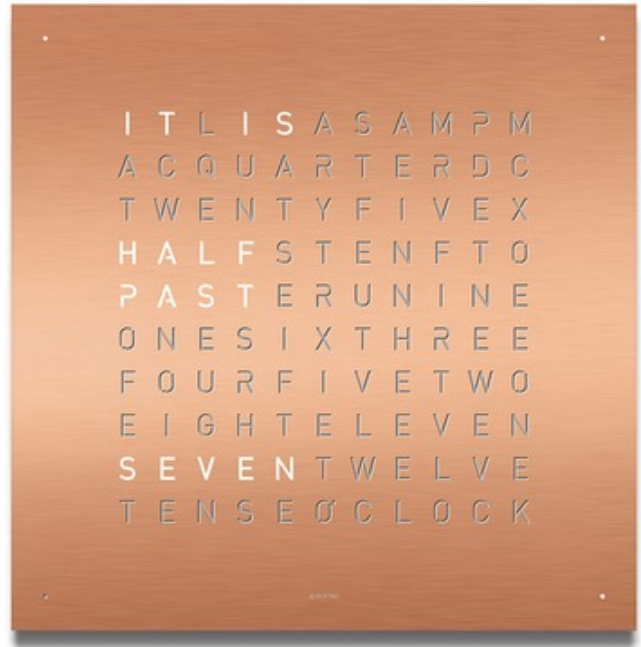

BRAND Qlocktwo by Biegert & Funk

DESCRIPTION

The Qlocktwo Metallic Classic Wall Clock from Biegert & Funk is designed to change the way we look at time. The clock face displays the time in written words, making it a statement. A modern wall clock, this square shaped clock comes in a variety of colors with a magnetic front panel to allow interchangeable colors. A great kitchen clock, hallway clock, and so much more, the Qlock Wall Clock gives us a new way to look at time. Available finished in Copper, Stainless Steel, Hazelnut, Black Pepper, Grey Pepper, Red Pepper, or White Pepper.

Shown in: Copper

SHADE COLOR	N/A
BODY FINISH	Copper
WATTAGE	N/A
DIMMER	N/A
DIMENSIONS	17.72"W x 17.72"H x 0.78"D
LAMP	1 x LED/120V LED

ITEM NUMBER QLO585292

COMPANY	PROJECT	FIXTURE TYPE	APPROVED BY	DATE