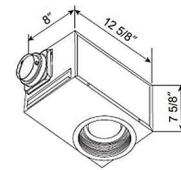

Description

The AP Recessed Exhaust Fan with Light combines a quiet yet powerful bath fan with a recessed light, achieving a smooth aesthetic while meeting both your ventilation and lighting needs. The fan and light can be operated separately or together. This IC-rated fixture is suitable for new construction or remodel applications and fits with 2 x 8 inch joists. Articulating expandable anti-vibration brackets and a connector for 4 to 5 inch ducts are included. The fixture has rust-proof steel motor housing, a built-in backdraft damper and thermal shutoff. UL listed for use in a tub or shower enclosure when GFCI-protected and used with a PAR30L bulb (not included).

Specifications

COLOR	N/A
BODY FINISH	White
WATTAGE	75W
DIMMER	Not Dimmable
DIMENSIONS	12.625"W x 7.625"H x 8"D
BULB NOT INCLUDED	1 x PAR30L/Medium (E26)/75W/120V Halogen
OTHER BULB OPTIONS	1 x PAR30L/Medium (E26)/14W/120V LED 1 x PAR30/Medium (E26)/75W/120V Halogen
COUNTRY OF ORIGIN	China

Technical Information

APERTURE SHAPE	Round
HOUSING HEIGHT	8"
HOUSING TYPE	New construction IC
CEILING TYPE	Drywall with Trim
FUNCTION	Shower/Wet Location

Shown in white

CLICK TO VIEW PRODUCT

Notes: