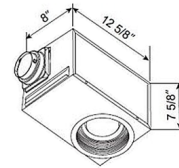

Description

The AP Recessed Exhaust Fan with Light combines a quiet yet powerful bath fan with a recessed light, achieving a smooth aesthetic while meeting both your ventilation and lighting needs. The fan and light can be operated separately or together. This IC-rated fixture is suitable for new construction or remodel applications and fits with 2 x 8 inch joists. Articulating expandable anti-vibration brackets and a connector for 4 to 5 inch ducts are included. The fixture has rust-proof steel motor housing, a built-in backdraft damper and thermal shutoff. UL listed for use in a tub or shower enclosure when GFCI-protected and used with a PAR30L bulb (not included).

Specifications

COLOR	N/A
BODY FINISH	White
WATTAGE	75W
DIMMER	Not Dimmable
DIMENSIONS	12.625"W x 7.625"H x 8"D
BULB NOT INCLUDED	1 x PAR30L/Medium (E26)/75W/120V Halogen
OTHER BULB OPTIONS	1 x PAR30L/Medium (E26)/14W/120V LED 1 x PAR30/Medium (E26)/75W/120V Halogen
COUNTRY OF ORIGIN	China

Technical Information

APERTURE SHAPE	Round
HOUSING HEIGHT	8"
HOUSING TYPE	New construction IC
CEILING TYPE	Drywall with Trim
FUNCTION	Shower/Wet Location

Shown in white

CLICK TO VIEW PRODUCT

Notes: