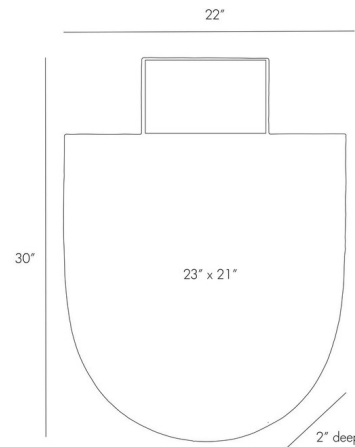

### Description

The Lianna Mirror features a shield like silhouette, with a hammered Gold finished iron frame with a Black chiseled marble crown that is sure to make a statement. 22 inch width x 30 inch height x 2 inch depth.

### Specifications

COLOR	N/A
BODY FINISH	Gold
WATTAGE	N/A
DIMMER	N/A
DIMENSIONS	22"W x 30"H x 2"D
BULB	N/A

CLICK TO VIEW PRODUCT

Notes: