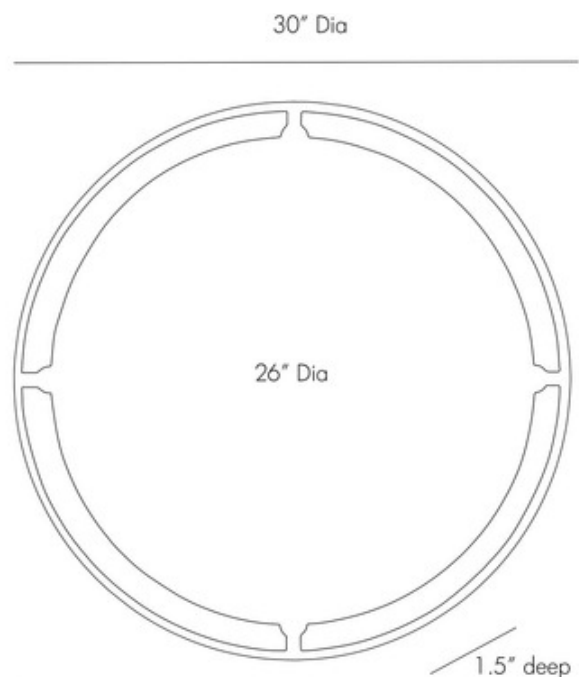

**BRAND**

Arteriors Home

**DESCRIPTION**

The Janey Round Mirror features a Natural Iron frame with Polished Brass accents, for a chic look. 30 inch width x 1.5 inch depth.

*Shown in: Natural Iron*

<b>SHADE COLOR</b>	N/A
<b>BODY FINISH</b>	Natural Iron
<b>WATTAGE</b>	N/A
<b>DIMMER</b>	N/A
<b>DIMENSIONS</b>	30"W x 30"H x 1.5"D
<b>LAMP</b>	N/A

**ITEM NUMBER** AHM585389

COMPANY	PROJECT	FIXTURE TYPE	APPROVED BY	DATE