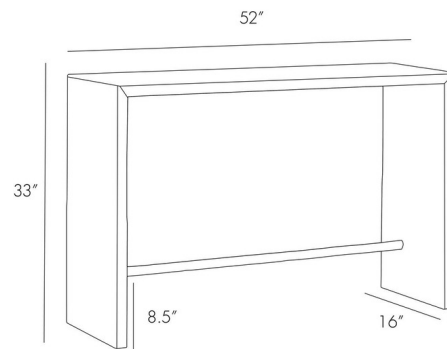

### Description

The Lyle Console commands attention with its cerused wood top and sides and brass accents, making this a striking piece for a number of spaces.

Shown in antique brass / sable

### Specifications

COLOR	Sable
BODY FINISH	Antique Brass
WATTAGE	N/A
DIMMER	N/A
DIMENSIONS	52"W x 33"H x 16"D
BULB	N/A

CLICK TO VIEW PRODUCT

Notes: