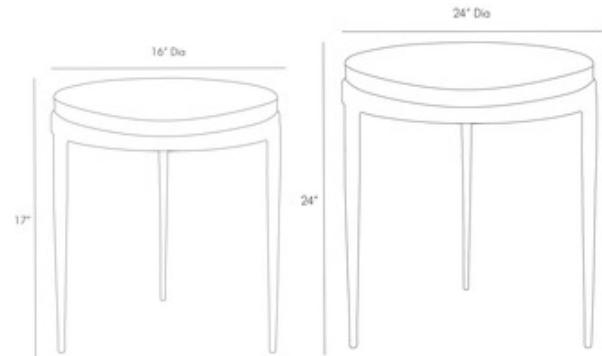

BRAND

Arteriors Home

DESCRIPTION

The Kelsie Side Table features hand-forged Black Iron legs delicately tapered, that serve as the base for the White Marble table top.

| | |
|--------------------|--------------|
| COLOR | N/A |
| BODY FINISH | White Marble |
| WATTAGE | N/A |
| DIMMER | N/A |
| DIMENSIONS | 16"W x 17"H |
| LAMP | N/A |