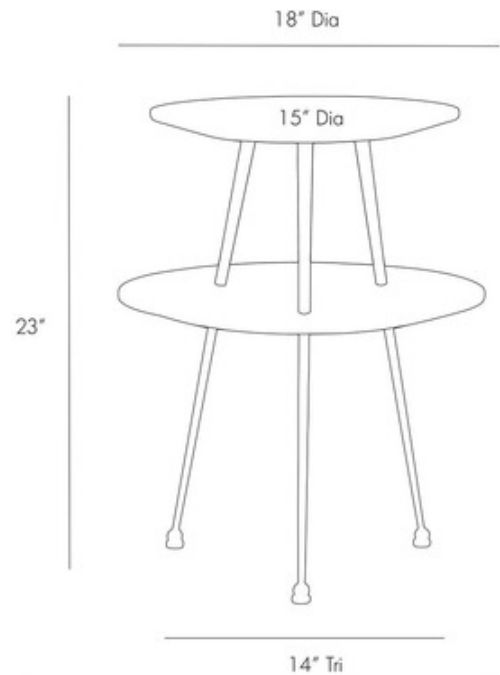

BRAND

Arteriors Home

DESCRIPTION

The Jolie Side Table offers midcentury modern design, featuring a two-tiered Satin Walnut veneer table applied with a clear lacquer to create a natural effect, held up by Antique Brass legs. 18 inch width x 23 inch height.

COLOR	N/A
BODY FINISH	Satin Walnut
WATTAGE	N/A
DIMMER	N/A
DIMENSIONS	18"W x 23"H
LAMP	N/A

SPEC # AHM585450

COMPANY

PROJECT

FIXTURE TYPE

APPROVED BY

DATE