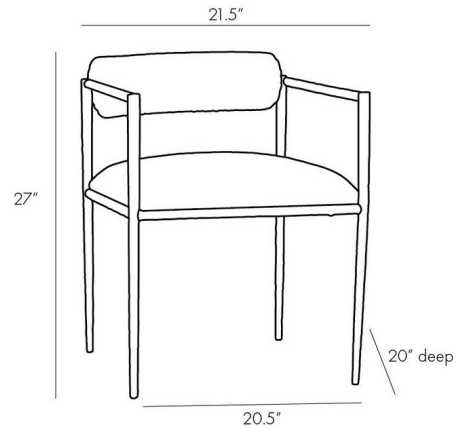

Lightology

lightology.com
866-954-4489
04-25-26

Project: _____

Company: _____

Location: _____ Fixture Type: _____

SPEC #: **AHM585460**

Approved On: _____ Approved By: _____

Barbana Chair By Arteriors Home

Description

The Barbana Chair is an exquisite piece perfectly poised, perched on delicate legs recalling an insect. A body of natural iron is hand-forged to yield soft impressions along its sharp-angled frame.

Shown in natural iron / ocelot embroidery

Specifications

COLOR	Ocelot Embroidery
BODY FINISH	Natural Iron
WATTAGE	N/A
DIMMER	N/A
DIMENSIONS	21.5"W x 27"H x 20"D
BULB	N/A

CLICK TO VIEW PRODUCT

Notes: