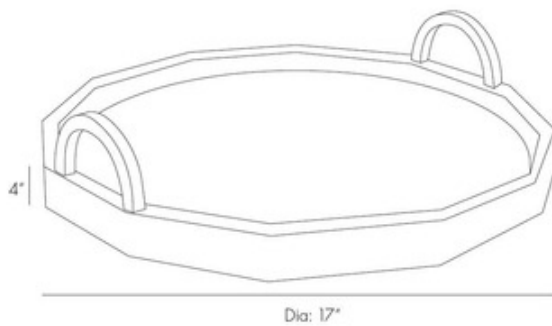

Lisa Tray

Description:

The Lisa Tray features a Clear acrylic finish with slight angles and curved handles that make this tray versatile and chic. 17 inch width x 4 inch height.

Shown in: Clear

List Price: \$487.50
 Our Price: \$390.00

Shade Color: N/A
 Body Finish: Clear
 Lamp: N/A
 Wattage: N/A
 Dimmer: N/A
 Dimensions: 17"W x 4"H

Product Number: AHM585469			
Company:		Fixture Type:	Date: Feb 22, 2020
Project:		Approved By:	

Fax: 773-883-6131