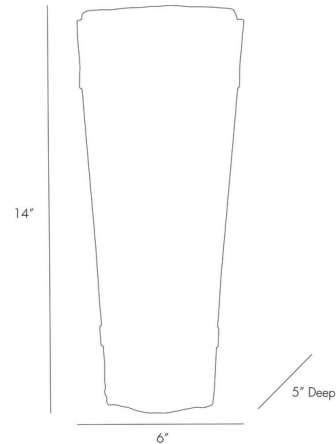

By Arteriors Home

Description

The Karina Wall Light resembles the form and finish of a carved piece of granite, featuring a Seeded Glass shade and Antique Brass finished details. One 60 watt max 120 volt B10 type candelabra base is required, but not included. 6 inch width x 14 inch height x 5 inch depth. Suitable for damp locations. UL and CUL listed.

Shown in antique brass / seeded clear

Specifications

COLOR	Seeded Clear
BODY FINISH	Antique Brass
WATTAGE	5W
DIMMER	Standard 120V
DIMENSIONS	6"W x 14"H x 5"D
BULB NOT INCLUDED	1 x B11/Candelabra (E12)/5W/120V LED
OTHER BULB OPTIONS	1 x B10/Candelabra (E12)/120V LED 1 x B10/Candelabra (E12)/60W/120V Incandescent