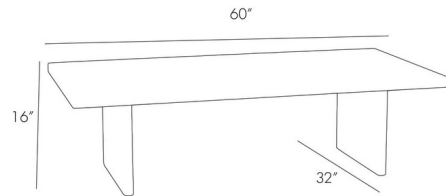

By Arteriors Home

Description

The Lawson Coffee Table offers universal appeal with its classic, streamlined style featuring an Ebony finish with Gold Leaf sabots that contrast beautifully. 60 inch width x 16 inch height x 32 inch depth.

Shown in ebony

Specifications

COLOR	N/A
BODY FINISH	Ebony
WATTAGE	N/A
DIMMER	N/A
DIMENSIONS	60"W x 16"H x 32"D
BULB	N/A

CLICK TO VIEW PRODUCT

Notes: