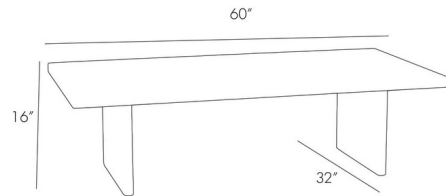

### Description

The Lawson Coffee Table offers universal appeal with its classic, streamlined style featuring an Ebony finish with Gold Leaf sabots that contrast beautifully. 60 inch width x 16 inch height x 32 inch depth.

### Specifications

COLOR	N/A
BODY FINISH	Ebony
WATTAGE	N/A
DIMMER	N/A
DIMENSIONS	60"W x 16"H x 32"D
BULB	N/A

CLICK TO VIEW PRODUCT

Notes: