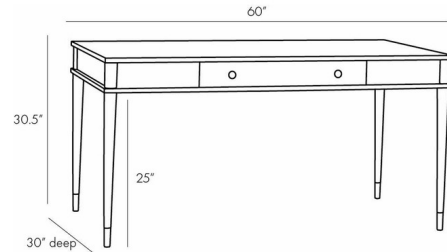

Description

The Jobe Writing Desk features a sleek silhouette that is sure to remain a staple in your home for years to come, featuring a rift-sawn oak grain, complete with Antique Brass ferrules and hardware.

Shown in ebony

Specifications

COLOR	N/A
BODY FINISH	Ebony
WATTAGE	N/A
DIMMER	N/A
DIMENSIONS	60"W x 30.5"H x 30"D
BULB	N/A

CLICK TO VIEW PRODUCT

Notes: