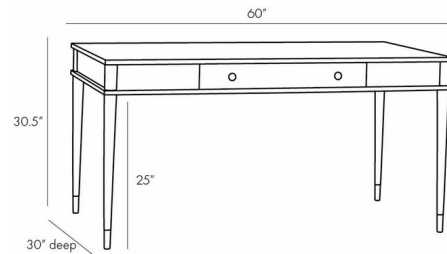

By Arteriors Home

Description

The Jobe Writing Desk features a sleek silhouette that is sure to remain a staple in your home for years to come, featuring a rift-sawn oak grain, complete with Antique Brass ferrules and hardware.

Shown in ebony

Specifications

COLOR	N/A
BODY FINISH	Ebony
WATTAGE	N/A
DIMMER	N/A
DIMENSIONS	60"W x 30.5"H x 30"D
BULB	N/A

CLICK TO VIEW PRODUCT

Notes: