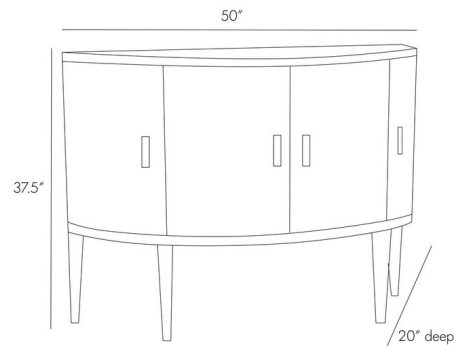

Description

The Leilani Console offers a touch of mid century modern flair with its Eucalyptus finished veneer and slightly speckled cast Brass hardware, and features plenty of the storage its its semi-sphere figure, making it a perfect piece for a foyer or dining room. 50 inch width x 37.5 inch height x 20 inch depth.

Shown in eucalyptus veneer

Specifications

COLOR	N/A
BODY FINISH	Eucalyptus Veneer
WATTAGE	N/A
DIMMER	N/A
DIMENSIONS	50"W x 37.5"H x 20"D
BULB	N/A

CLICK TO VIEW PRODUCT

Notes: