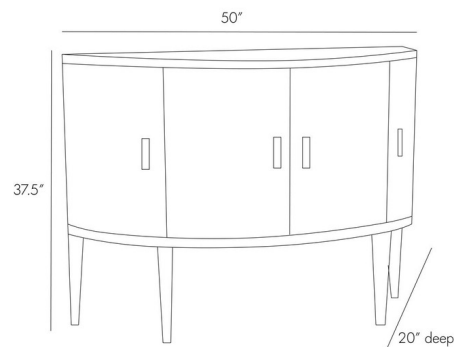

Description

The Leilani Console offers a touch of mid century modern flair with its Eucalyptus finished veneer and slightly speckled cast Brass hardware, and features plenty of the storage its its semi-sphere figure, making it a perfect piece for a foyer or dining room. 50 inch width x 37.5 inch height x 20 inch depth.

Shown in eucalyptus veneer

Specifications

COLOR	N/A
BODY FINISH	Eucalyptus Veneer
WATTAGE	N/A
DIMMER	N/A
DIMENSIONS	50"W x 37.5"H x 20"D
BULB	N/A

CLICK TO VIEW PRODUCT

Notes: