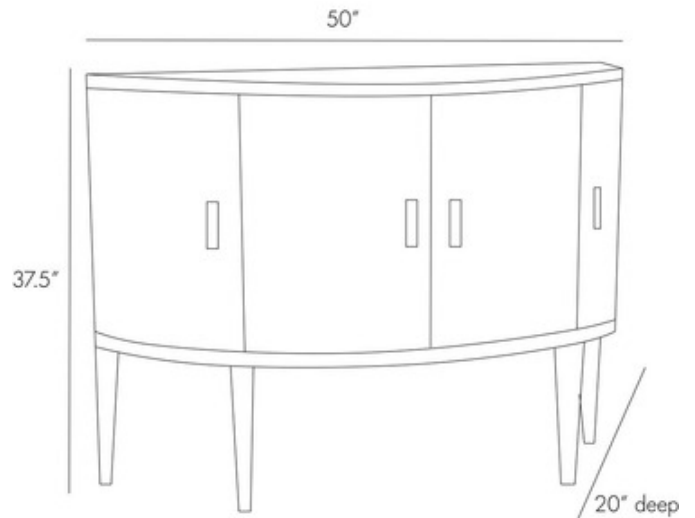

BRAND

Arteriors Home

DESCRIPTION

The Leilani Console offers a touch of mid century modern flair with its Eucalyptus finished veneer and slightly speckled cast Brass hardware, and features plenty of the storage its its semi-sphere figure, making it a perfect piece for a foyer or dining room. 50 inch width x 37.5 inch height x 20 inch depth.

Shown in: Eucalyptus Veneer

COLOR	N/A
BODY FINISH	Eucalyptus Veneer
WATTAGE	N/A
DIMMER	N/A
DIMENSIONS	50"W x 37.5"H x 20"D
LAMP	N/A

SPEC # AHM585563

COMPANY	PROJECT	FIXTURE TYPE	APPROVED BY	DATE