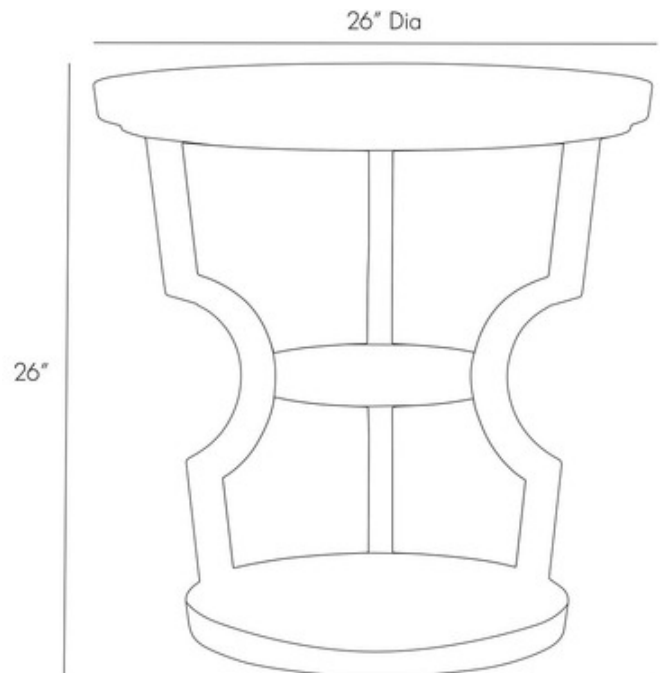

BRAND

Arteriors Home

DESCRIPTION

The Kal Side Table features a cinched silhouette, with a lovely juxtaposition of sharp lines and curves to create a piece that will make a statement on its own and also provides great functionality. Finished in Ebony stained Oak. 26 inch width x 26 inch height.

COLOR	N/A
BODY FINISH	Ebony
WATTAGE	N/A
DIMMER	N/A
DIMENSIONS	26"W x 26"H
LAMP	N/A

SPEC # AHM585564

COMPANY	PROJECT	FIXTURE TYPE	APPROVED BY	DATE