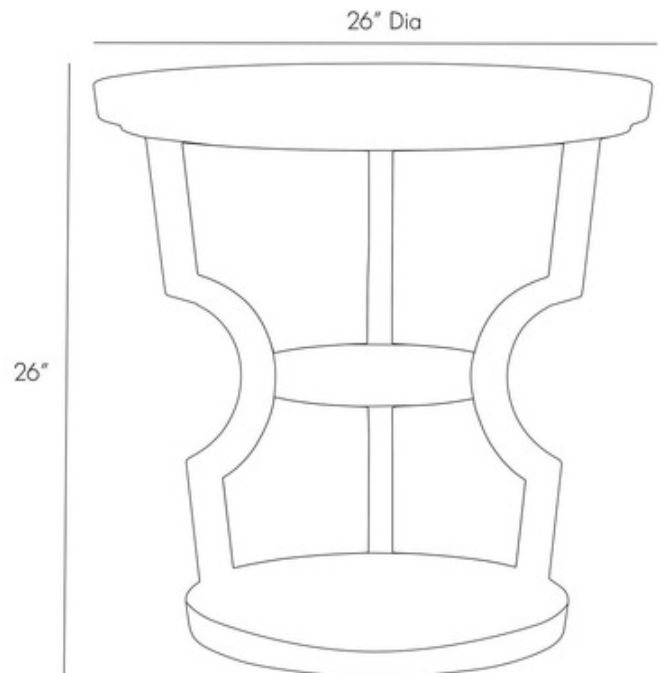

**BRAND**

Arteriors Home

**DESCRIPTION**

The Kal Side Table features a cinched silhouette, with a lovely juxtaposition of sharp lines and curves to create a piece that will make a statement on its own and also provides great functionality. Finished in Ebony stained Oak. 26 inch width x 26 inch height.

<b>COLOR</b>	N/A
<b>BODY FINISH</b>	Ebony
<b>WATTAGE</b>	N/A
<b>DIMMER</b>	N/A
<b>DIMENSIONS</b>	26"W x 26"H
<b>LAMP</b>	N/A

**SPEC #**

AHM585564

COMPANY

PROJECT

FIXTURE TYPE

APPROVED BY

DATE