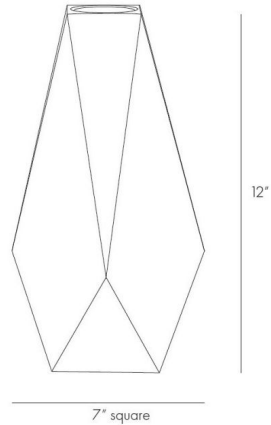

Lightology

lightology.com
866-954-4489
04-25-26

Project: _____

Company: _____

Location: _____ Fixture Type: _____

SPEC #: **AHM585637**

Approved On: _____ Approved By: _____

Gemma Tall Vase

By Arteriors Home

Description

The Gemma Tall Vase, finished in Gray Smoke Crystal, resembles a diamond with its sharp angles creating a shape that will add a touch of elegance to any room. 7 inch width x 12 inch height x 7 inch depth.

Shown in pale brass / smoke crystal

Specifications

COLOR	Smoke Crystal
BODY FINISH	Pale Brass
WATTAGE	N/A
DIMMER	N/A
DIMENSIONS	7"W x 12"H x 7"D
BULB	N/A

CLICK TO VIEW PRODUCT

Notes: