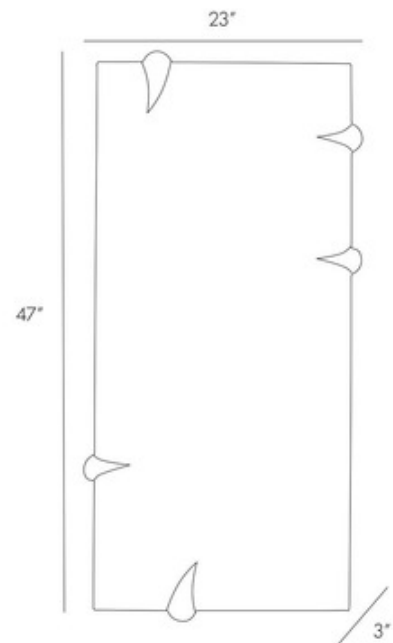

DESIGNER

Barry Dixon

BRAND

Arteriors Home

DESCRIPTION

The Edged Talon Mirror is held in place by five Antique Brass talons and left clear in the center, framed with a smoking irregular rim of antiqued mirror to complete this piece that still maintains a breath of the mystic. Features a security cleat attachment. May be hung vertically or horizontally. 23 inch width x 47 inch height x 3 inch depth.

COLOR	N/A
BODY FINISH	N/A
WATTAGE	N/A
DIMMER	N/A
DIMENSIONS	23"W x 47"H x 3"D
LAMP	N/A

SPEC #

AHM585643

COMPANY

PROJECT

FIXTURE TYPE

APPROVED BY

DATE