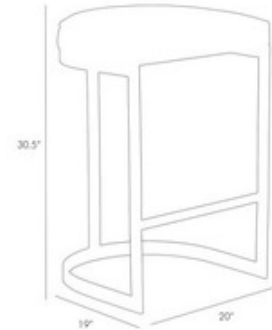

# Howell Counter Stool

**Description:**

The Howell Counter stool, features a sleek profile with Polished Nickel legs upholstered in Warm Dove Gray leather.

Shown in: Warm Dove Gray

**List Price:** \$2500.00  
**Our Price:** \$2000.00

**Shade Color:** N/A  
**Body Finish:** Warm Dove Gray  
**Lamp:** N/A  
**Wattage:** N/A  
**Dimmer:** N/A  
**Dimensions:** 20"W x 24"H x 19"D

Product Number: <b>AHM585705</b>			
Company:		Fixture Type:	Date: Feb 26, 2020
Project:		Approved By:	