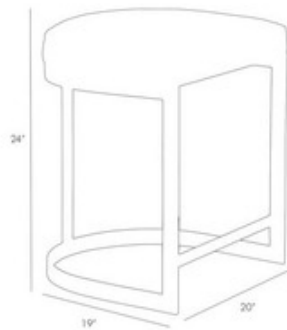

# Howell Counter Stool

**Description:**

The Howell Counter stool, features a sleek profile with Polished Nickel legs upholstered in Warm Dove Gray leather.

Shown in: Warm Dove Gray

**List Price:** \$2500.00  
**Our Price:** \$2000.00

**Shade Color:** N/A  
**Body Finish:** Warm Dove Gray  
**Lamp:** N/A  
**Wattage:** N/A  
**Dimmer:** N/A  
**Dimensions:** 20"W x 24"H x 19"D

Product Number: <b>AHM585705</b>			
Company:		Fixture Type:	Date: Feb 26, 2020
Project:		Approved By:	