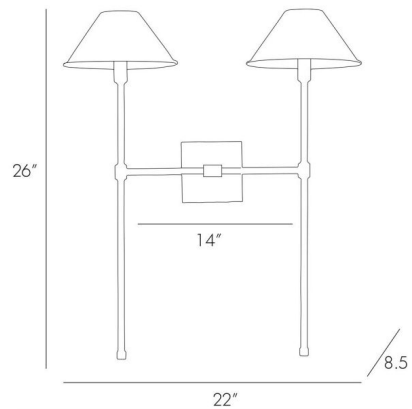

By Arteriors Home

Description

The Havana Wall Light offers a sleek, streamlined design featuring two metal shades, offered with a matte white lining, resting atop of bronze steel pipes. Available in Antique Brass. UL and CUL listed.

Shown in antique brass

Specifications

COLOR	N/A
BODY FINISH	Antique Brass
WATTAGE	80W
DIMMER	Standard 120V
DIMENSIONS	22"W x 26"H x 8.5"D
BULB NOT INCLUDED	2 x B10/Candelabra (E12)/40W/120V Incandescent
OTHER BULB OPTIONS	2 x B10/Candelabra (E12)/120V LED