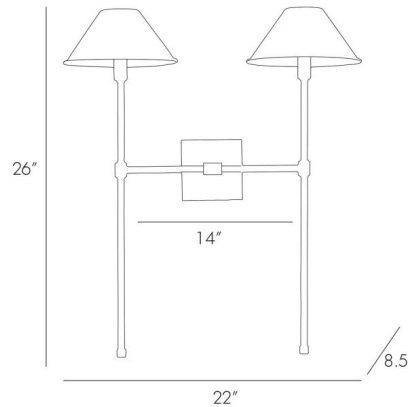

By Arteriors Home

Description

The Havana Wall Light offers a sleek, streamlined design featuring two metal shades, offered with a matte white lining, resting atop of bronze steel pipes. Available in Antique Brass. UL and CUL listed.

Shown in antique brass

Specifications

COLOR	N/A
BODY FINISH	Antique Brass
WATTAGE	80W
DIMMER	Standard 120V
DIMENSIONS	22"W x 26"H x 8.5"D
BULB NOT INCLUDED	2 x B10/Candelabra (E12)/40W/120V Incandescent
OTHER BULB OPTIONS	2 x B10/Candelabra (E12)/120V LED