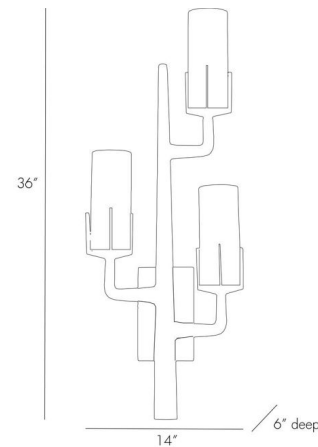

### Description

The Griffin Wall Light offers a unique take on a torch sconce, featuring three Frosted glass shades tiered in an Antique Brass finished structure to create a look that will add intrigue to any space. Three 40 watt max 120 volt medium base bulbs are required, but not included. 14 inch width x 36 inch height x 6 inch depth. Suitable for covered outdoor areas. UL and CUL listed.

### Specifications

COLOR	Frosted
BODY FINISH	Antique Brass
WATTAGE	87W
DIMMER	Standard 120V
DIMENSIONS	14"W x 36"H x 6"D
BULB NOT INCLUDED	3 x A19/Medium (E26)/29W/120V Incandescent
OTHER BULB OPTIONS	3 x A19/Medium (E26)/120V LED 3 x G16.5/Medium (E26)/120V Incandescent 3 x G16.5/Medium (E26)/120V LED