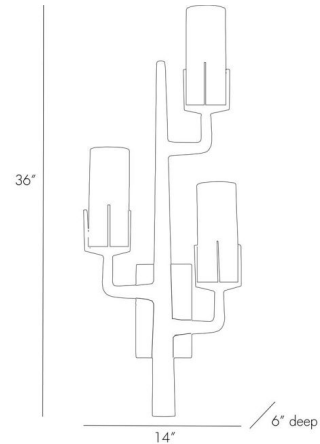

By Arteriors Home

Description

The Griffin Wall Light offers a unique take on a torch sconce, featuring three Frosted glass shades tiered in an Antique Brass finished structure to create a look that will add intrigue to any space. Three 40 watt max 120 volt medium base bulbs are required, but not included. 14 inch width x 36 inch height x 6 inch depth. Suitable for covered outdoor areas. UL and CUL listed.

Shown in antique brass / frosted

Specifications

COLOR	Frosted
BODY FINISH	Antique Brass
WATTAGE	87W
DIMMER	Standard 120V
DIMENSIONS	14"W x 36"H x 6"D
BULB NOT INCLUDED	3 x A19/Medium (E26)/29W/120V Incandescent
OTHER BULB OPTIONS	3 x A19/Medium (E26)/120V LED 3 x G16.5/Medium (E26)/120V Incandescent 3 x G16.5/Medium (E26)/120V LED