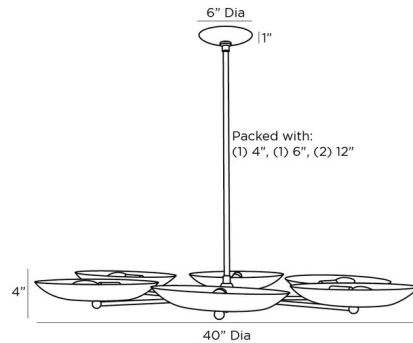

### Description

The Griffith Chandelier is inspired by the grand spaces of the midcentury modern era. The upward facing dish shaped shades cast a warm glow around your room. Canopy: 6 inch diameter.

Shown in antique brass / bronze

### Specifications

COLOR . . . . . Bronze  
BODY FINISH . . . . . Antique Brass  
WATTAGE . . . . . 42W  
DIMMER . . . . . Standard 120V  
DIMENSIONS . . . . . 40"W x 4"H  
BULB NOT INCLUDED . . . . . 6 x B10/Candelabra (E12)/7W/120V LED

### Technical Information

PRODUCT DIMENSIONS . . . . . Downrods: One 4", One 6" and Two 12" Included

CLICK TO VIEW PRODUCT

Notes: