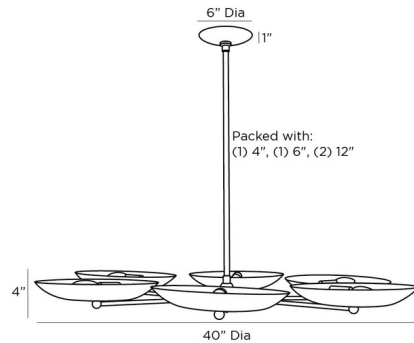

By Arteriors Home

Description

The Griffith Chandelier is inspired by the grand spaces of the midcentury modern era. The upward facing dish shaped shades cast a warm glow around your room. Canopy: 6 inch diameter.

Shown in antique brass / bronze

Specifications

COLOR	Bronze
BODY FINISH	Antique Brass
WATTAGE	42W
DIMMER	Standard 120V
DIMENSIONS	40"W x 4"H
BULB NOT INCLUDED	6 x B10/Candelabra (E12)/7W/120V LED

Technical Information

PRODUCT DIMENSIONS Downrods: One 4", One 6" and Two 12" Included

CLICK TO VIEW PRODUCT

Notes: