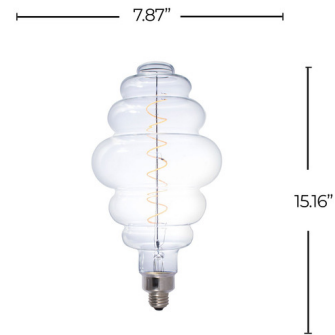

WILL IT FIT?
BASE SIZE:
E26 STANDARD

CLICK TO VIEW PRODUCT

Notes: