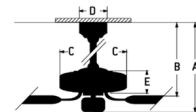

### Description

Acadian Ceiling Fan with Light proves that your ceiling fan can be simple without being boring. Understated and modern, this tri-blade design will cool your room without over complicating your decor. Features a standard 3-speed reversible 153x17mm motor, 16 degree blade pitch and 56 inch blade span. Dual Mount (flat or angled ceiling up to 23 degrees). One 4 inch and one 6 inch downrod and 4-speed wall control included with reversible motor. Note: Flat Black finish suitable for wet location. Brushed Polished Nickel finish suitable for indoor location only.

Shown in brushed polished nickel / brushed nickel

A:	14.56
A: 2nd Downrod	13.39
B:	11.44
B: 2nd Downrod	11.81
C:	8.78
D:	5.59
E:	9.13
Downrod Length (in.)	6
2nd Downrod (in.)	4

### Specifications

BLADE COLOR . . . . . Brushed Nickel  
 BODY FINISH . . . . . Brushed Polished Nickel  
 WATTAGE . . . . . 14W  
 DIMMER . . . . . Included  
 DIMENSIONS . . . . . 56"W x 14.56"H  
 INTEGRATED LED MODULE . . . . . 1 x LED/14W/120V LED  
 COUNTRY OF ORIGIN . . . . . China